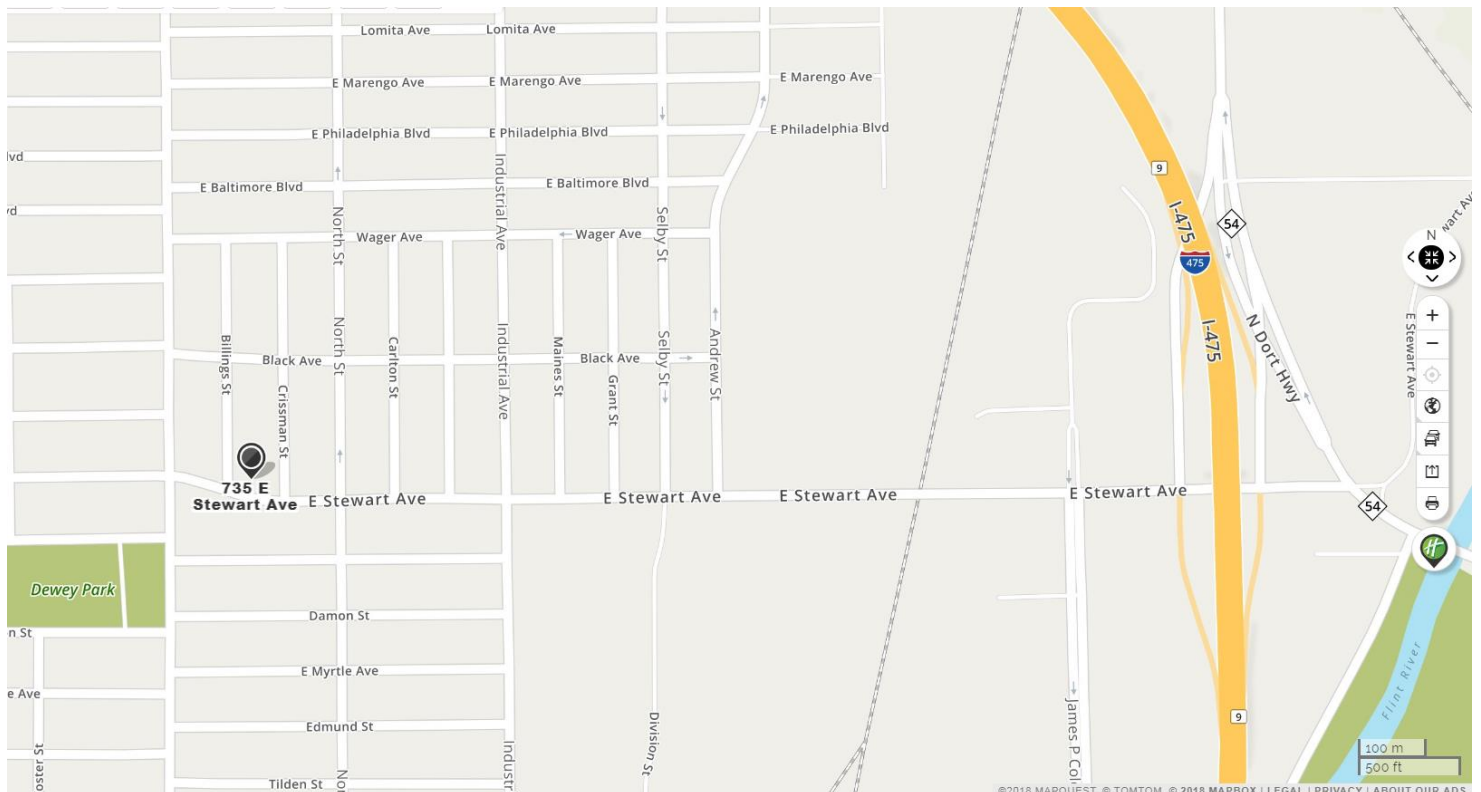

# North End Soup Kitchen

**735 E. Stewart Ave.**

**Flint, MI 48505**

**810.785.6911**

## From Clarkston area:

I-75N to 475N via exit 111

475N to exit 9 Stewart Ave

Turn left on Stewart Ave, drive for 1 mile to a low tan brick building on the right